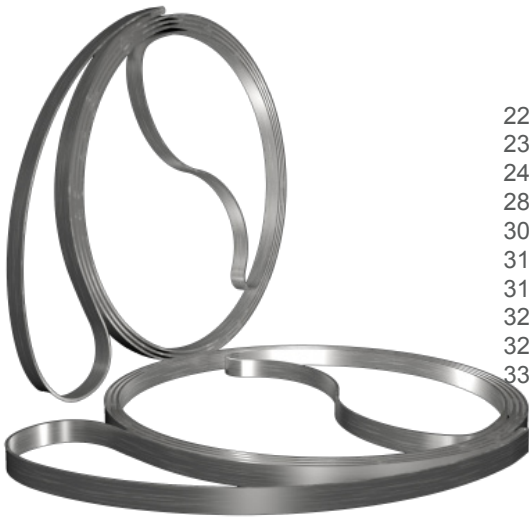

PINKING SHEAR TC-230

STAINLESS SCISSORS TC-S230

TAGGING GUN

- TG-88S-O
- TG-88S-B
- TG-88S-R

SKIVING BELL KNIVES

LEATHER-GE
SIZE:117X114X52.2

BAND KNIVES

2200X10X0.45	3500X10X0.45	4120X10X0.45
2310X10X0.45	3600X10X0.45	4200X10X0.45
2450X10X0.45	3700X10X0.45	4290X10X0.45
2800X10X0.45	3760X10X0.45	4500X10X0.45
3000X10X0.45	3850X10X0.45	4555X10X0.45
3100X10X0.45	3860X10X0.45	4745X10X0.45
3150X10X0.45	3900X10X0.45	4920X10X0.45
3240X10X0.45	3960X10X0.45	5030X10X0.45
3250X10X0.45	4000X10X0.45	5300X10X0.45
3380X10X0.45	4100X10X0.45	