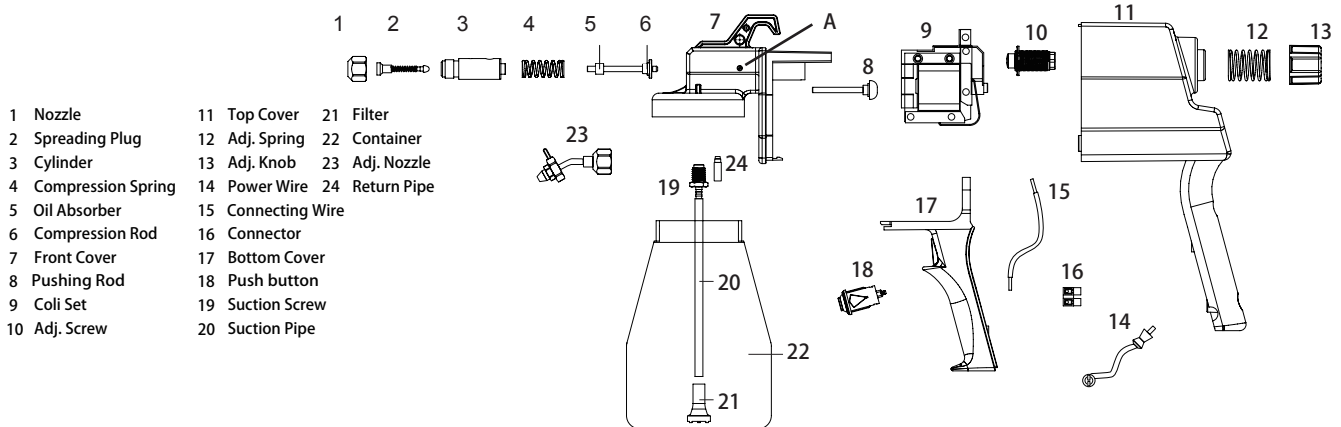

Алматы (7273)495-231
Ангарск (3955)60-70-56
Архангельск (8182)63-90-72
Астрахань (8512)99-46-04
Барнаул (3852)73-04-60
Белгород (4722)40-23-64
Благовещенск (4162)22-76-07
Брянск (4832)59-03-52
Владивосток (423)249-28-31
Владикавказ (8672)28-90-48
Владимир (4922) 49-43-18
Волгоград (844)278-03-48
Вологда (8172)26-41-59
Воронеж (473)204-51-73
Екатеринбург (343)384-55-89

Ижевск (3412)26-03-58
Иваново (4932)77-34-06
Иркутск (395)279-98-46
Казань (843)206-01-48
Калининград (4012)72-03-81
Калуга (4842)92-23-67
Кемерово (3842)65-04-62
Киров (8332)68-02-04
Коломна (4966)23-41-49
Кострома (4942)77-07-48
Краснодар (861)203-40-90
Красноярск (391)204-63-61
Курск (4712)77-13-04
Курган (3522)50-90-47
Липецк (4742)52-20-81

Магнитогорск (3519)55-03-13
Москва (495)268-04-70
Мурманск (8152)59-64-93
Набережные Челны (8552)20-53-41
Нижний Новгород (831)429-08-12
Новокузнецк (3843)20-46-81
Ноябрьск (3496)41-32-12
Новосибирск (383)227-86-73
Омск (3812)21-46-40
Орел (4862)44-53-42
Оренбург (3532)37-68-04
Пенза (8412)22-31-16
Петрозаводск (8142)55-98-37
Псков (8112)59-10-37
Пермь (342)205-81-47

Ростов-на-Дону (863)308-18-15
Рязань (4912)46-61-64
Самара (846)206-03-16
Саранск (8342)22-96-24
Санкт-Петербург (812)309-46-40
Саратов (845)249-38-78
Севастополь (8692)22-31-93
Симферополь (3652)67-13-56
Смоленск (4812)29-41-54
Сочи (862)225-72-31
Ставрополь (8652)20-65-13
Сыктывкар (8212)25-95-17
Сургут (3462)77-98-35
Тамбов (4752)50-40-97
Тверь (4822)63-31-35

Тольяти (8482)63-91-07
Томск (8822)98-41-53
Тула (4872)33-79-87
Тюмень (3452)66-21-18
Улан-Удэ (3012)59-97-51
Ульяновск (8422)24-23-59
Уфа (347)229-48-12
Хабаровск (4212)92-98-04
Чебоксары (8352)28-53-07
Челябинск (351)202-03-61
Череповец (8202)49-02-64
Чита (3022)38-34-83
Якутск (4112)23-90-97
Ярославль (4852)69-52-93

Киргизия (996)312-96-26-47

Россия (495)268-04-70

Казахстан (772)734-952-31

<https://goldeneagle.nt-rt.ru> || geo@nt-rt.ru